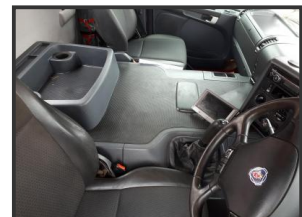

C. THOMAS MACHINERY LTD

Scania 6x4 Tipper P280 Sold !!!!

£POA

142 Scania 6x4 Tipper,
Mint Condition,
290Km,
Wilcox Insulated Tar Spec Tipping Body, Floor of body in perfect condition ,
2 shoots,
Electric cover with remote,
Handsfree, Led warning light front and back, Reversing camera.