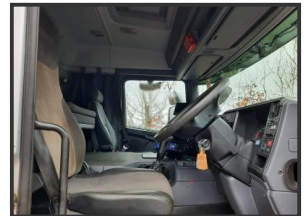

### £POA

Low Km 6x4 Tipper, Edbro tipping ram, Tar spec Body, Excellent Condition

Product Details	
<b>Category/Type</b>	<b>Tippers</b>
<b>Make</b>	<b>Scania</b>
<b>Model</b>	<b>P310</b>
<b>Year</b>	<b>2009</b>
<b>Hours</b>	<b>225Km</b>